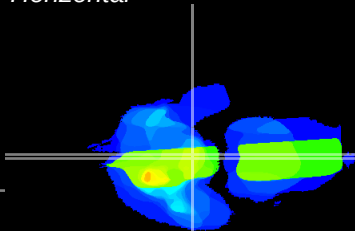

Coronal

Sagittal-R

Sagittal-L

ViBrism: CX31234
Horizontal

ME