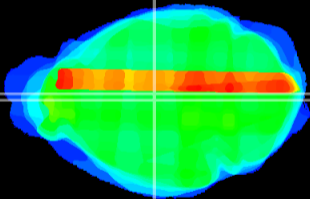

Coronal

Sagittal-R

Sagittal-L

ViBrism: CX31241
Horizontal

MD