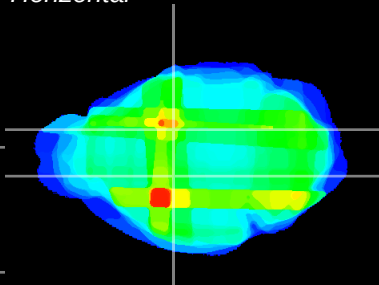

Coronal

Sagittal-R

Sagittal-L

ViBriSM: CX31265
Horizontal

VA/VL