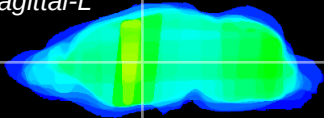

Coronal

Sagittal-R

Sagittal-L

ViBriSM: CX31265
Horizontal

VA/VL