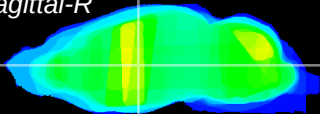

Coronal

Sagittal-R

Sagittal-L

ViBriSM: CX31265
Horizontal

VA/VL