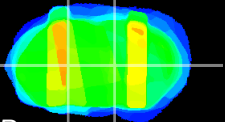

Coronal

Sagittal-R

Sagittal-L

ViBriSM: CX31265
Horizontal

VA/VL