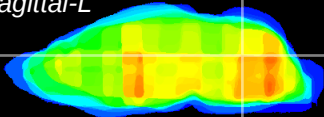

Coronal

Sagittal-R

Sagittal-L

ViBrism: CX31289
Horizontal

Cb nucleus