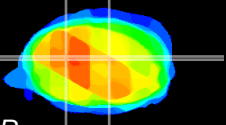

Coronal

Sagittal-R

Sagittal-L

ViBrism: CX31289
Horizontal

Cb nucleus