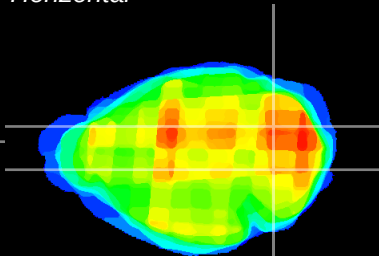

Coronal

Sagittal-R

Sagittal-L

ViBrism: CX31289
Horizontal

Cb nucleus