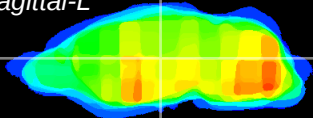

*Coronal*

*Sagittal-R*

*Sagittal-L*

ViBrism: CX31289  
*Horizontal*

VPM/VPL