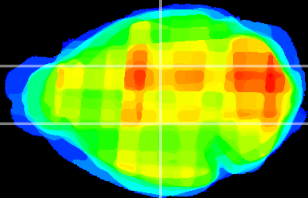

*Coronal*

*Sagittal-R*

*Sagittal-L*

ViBrism: CX31289  
*Horizontal*

VPM/VPL