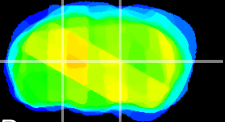

*Coronal*

*Sagittal-R*

*Sagittal-L*

ViBrism: CX31289  
*Horizontal*

VPM/VPL