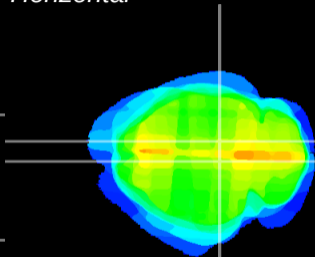

Coronal

Sagittal-R

Sagittal-L

ViBrism: CX31298
Horizontal

SC