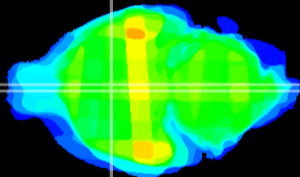

Coronal

Sagittal-R

Sagittal-L

ViBrism: CX31307  
Horizontal

SPa dorsal