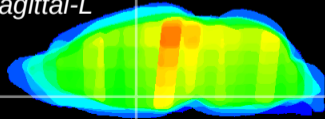

Coronal

Sagittal-R

Sagittal-L

ViBrism: CX31307  
Horizontal

SPa dorsal