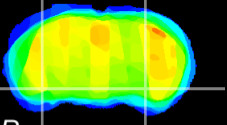

Coronal

Sagittal-R

Sagittal-L

ViBrism: CX31307
Horizontal

ventral S