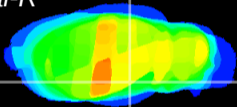

Coronal

Sagittal-R

Sagittal-L

ViBrism: CX31307
Horizontal

ventral S