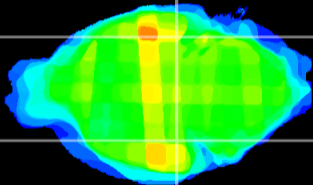

Coronal

Sagittal-R

Sagittal-L

ViBrism: CX31307
Horizontal

ventral S