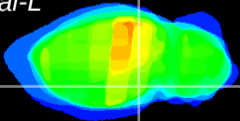

Coronal

Sagittal-R

Sagittal-L

ViBrism: CX31307
Horizontal

ventral S