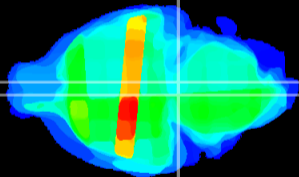

Coronal

Sagittal-R

Sagittal-L

ViBrism: CX31309
Horizontal

Pn