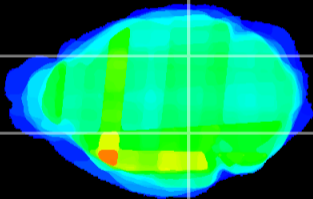

Coronal

Sagittal-R

Sagittal-L

ViBrism: CX31328
Horizontal

MG