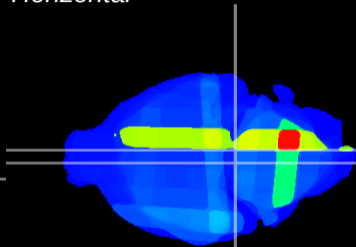

Coronal

Sagittal-R

Sagittal-L

ViBrism: CX31332
Horizontal

Pn