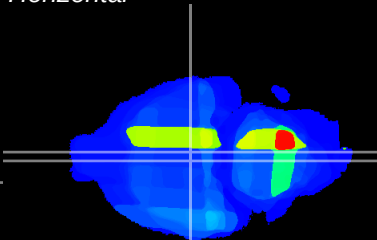

Coronal

Sagittal-R

Sagittal-L

ViBrism: CX31332
Horizontal

VMH