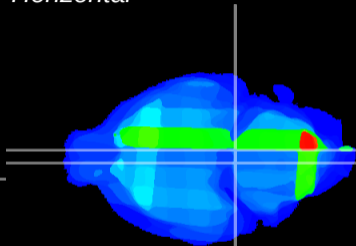

Coronal

Sagittal-R

Sagittal-L

ViBrism: CX31336
Horizontal

Pn