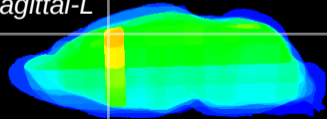

Coronal

Sagittal-R

Sagittal-L

ViBriSM: CX31354  
Horizontal

Cx motor