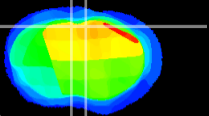

Coronal

Sagittal-R

Sagittal-L

ViBriSM: CX31354  
Horizontal

Cx motor