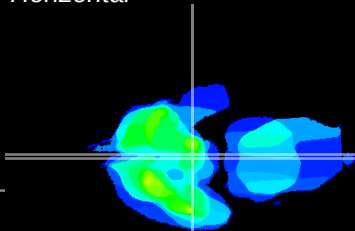

Coronal

Sagittal-R

Sagittal-L

ViBrism: CX31357
Horizontal

ME