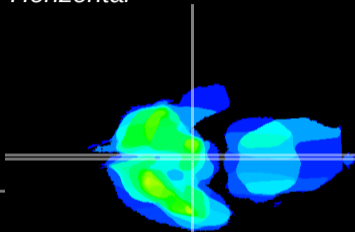

Coronal

Sagittal-R

Sagittal-L

ViBrism: CX31357
Horizontal

ME