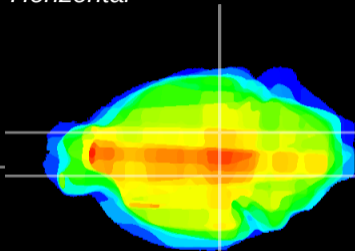

Coronal

Sagittal-R

Sagittal-L

ViBrism: CX31372
Horizontal

SN