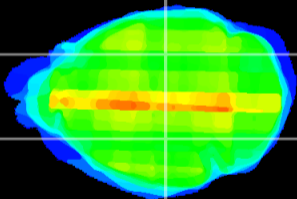

Coronal

Sagittal-R

Sagittal-L

ViBrism: CX31383
Horizontal

LG