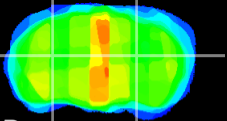

Coronal

Sagittal-R

Sagittal-L

ViBrism: CX31383
Horizontal

LG