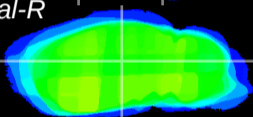

Coronal

Sagittal-R

Sagittal-L

ViBrism: CX31383
Horizontal

LG