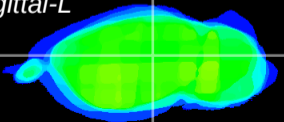

Coronal

Sagittal-R

Sagittal-L

ViBrism: CX31383
Horizontal

LG