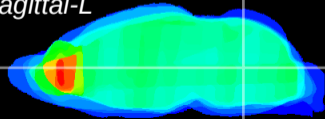

Coronal

Sagittal-R

Sagittal-L

ViBrism: CX31390
Horizontal

MVe