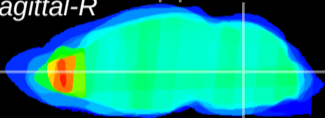

Coronal

Sagittal-R

Sagittal-L

ViBrism: CX31390
Horizontal

MVe