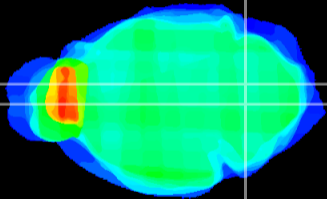

Coronal

Sagittal-R

Sagittal-L

ViBrism: CX31390
Horizontal

MVe