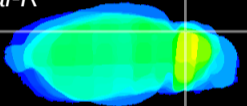

Coronal

Sagittal-R

Sagittal-L

ViBrism: CX31422
Horizontal

Cb lobe