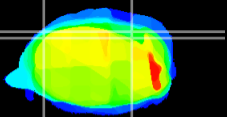

Coronal

Sagittal-R

Sagittal-L

ViBrism: CX31422
Horizontal

Cb lobe