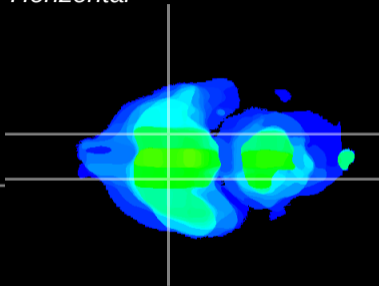

Coronal

Sagittal-R

Sagittal-L

ViBrism: CX31431
Horizontal

S0