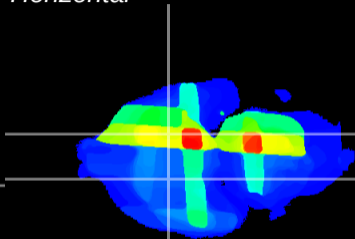

Coronal

Sagittal-R

Sagittal-L

ViBrism: CX31432
Horizontal

S0