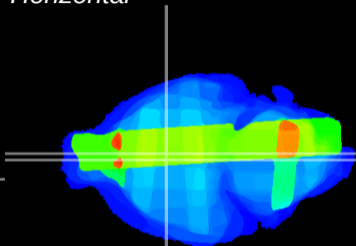

Coronal

Sagittal-R

Sagittal-L

ViBriSm: CX31436
Horizontal

SPa dorsal