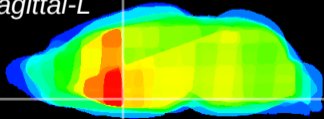

Coronal

Sagittal-R

Sagittal-L

ViBrism: CX31448
Horizontal

MPA