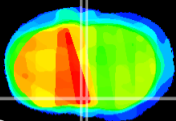

Coronal

Sagittal-R

Sagittal-L

ViBrism: CX31448
Horizontal

MPA