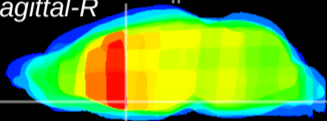

Coronal

Sagittal-R

Sagittal-L

ViBrism: CX31448
Horizontal

MPA