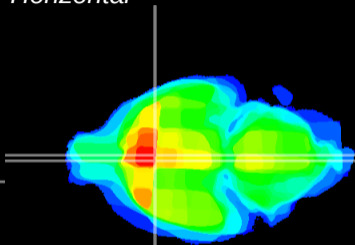

Coronal

Sagittal-R

Sagittal-L

ViBrism: CX31448
Horizontal

MPA