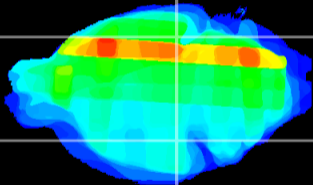

Coronal

Sagittal-R

Sagittal-L

ViBrism: CX31457
Horizontal

ventral S