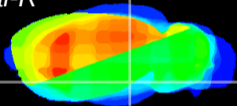

Coronal

Sagittal-R

Sagittal-L

ViBrism: CX31457
Horizontal

ventral S