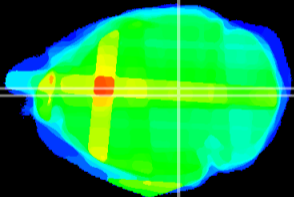

Coronal

Sagittal-R

Sagittal-L

ViBrism: CX31469
Horizontal

PAG