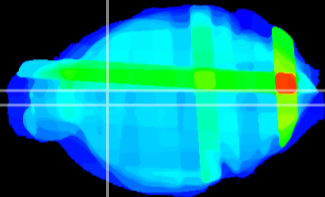

Coronal

Sagittal-R

Sagittal-L

ViBrism: CX31470
Horizontal

LS