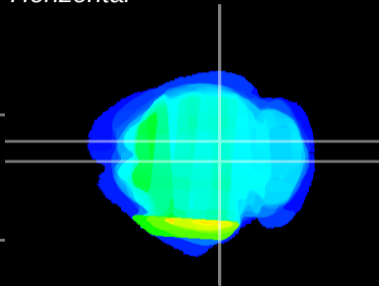

Coronal

Sagittal-R

Sagittal-L

ViBrism: CX31476
Horizontal

SC