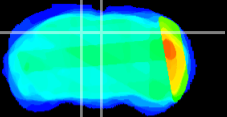

Coronal

Sagittal-R

Sagittal-L

ViBrism: CX31476
Horizontal

SC