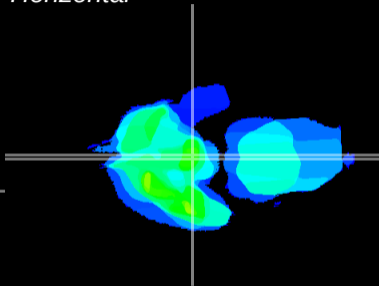

Coronal

Sagittal-R

Sagittal-L

ViBrism: CX31493
Horizontal

ME