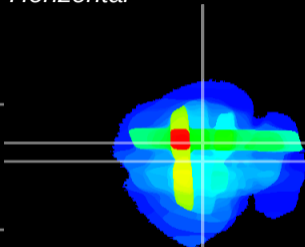

Coronal

Sagittal-R

Sagittal-L

ViBrism: CX31510  
Horizontal

RS