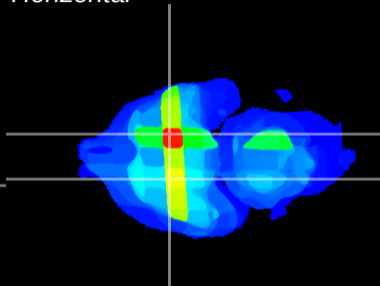

Coronal

Sagittal-R

Sagittal-L

ViBriSM: CX31510
Horizontal

S0