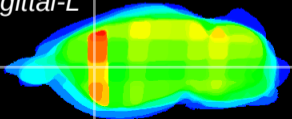

Coronal

Sagittal-R

Sagittal-L

ViBrism: CX31538
Horizontal

CPU lateral