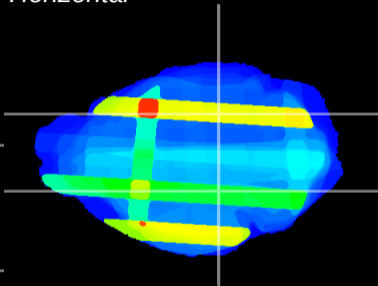

Coronal

Sagittal-R

Sagittal-L

ViBrism: CX31543
Horizontal

MG