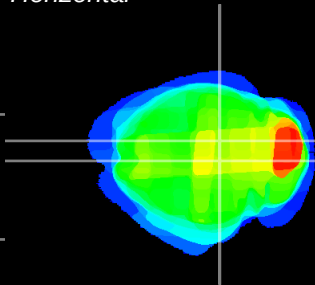

Coronal

Sagittal-R

Sagittal-L

ViBrism: CX31551
Horizontal

SC