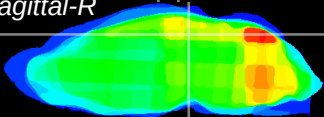

Coronal

Sagittal-R

Sagittal-L

ViBrism: CX31551
Horizontal

SC