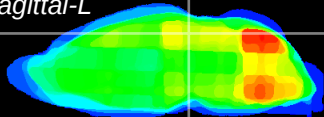

Coronal

Sagittal-R

Sagittal-L

ViBrism: CX31551
Horizontal

SC