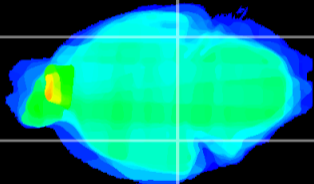

Coronal

Sagittal-R

Sagittal-L

ViBrism: CX31560
Horizontal

ventral S