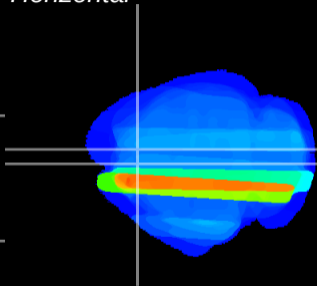

Coronal

Sagittal-R

Sagittal-L

ViBriSM: CX31563
Horizontal

Cx motor