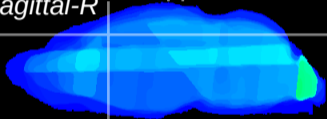

Coronal

Sagittal-R

Sagittal-L

ViBriSM: CX31563
Horizontal

Cx motor