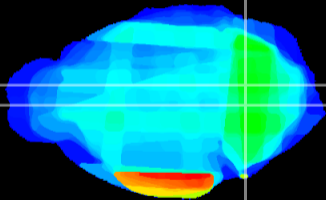

Coronal

Sagittal-R

Sagittal-L

ViBriSM: CX31564
Horizontal

MVe