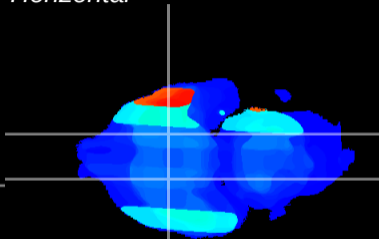

Coronal

Sagittal-R

Sagittal-L

ViBrism: CX31592
Horizontal

S0