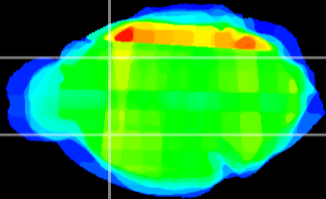

Coronal

Sagittal-R

Sagittal-L

ViBrism: CX31595
Horizontal

CPU lateral