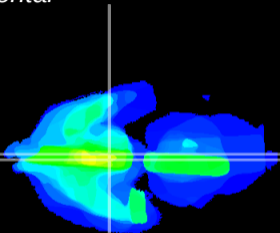

Coronal

Sagittal-R

Sagittal-L

ViBrism: CX31614
Horizontal

Arc