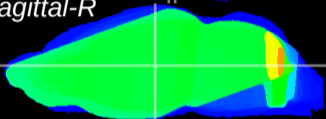

Coronal

Sagittal-R

Sagittal-L

ViBrism: CX31631
Horizontal

MD