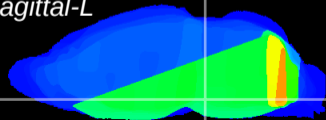

Coronal

Sagittal-R

Sagittal-L

ViBrism: CX31631
Horizontal

Pn