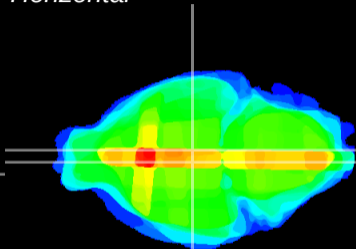

Coronal

Sagittal-R

Sagittal-L

ViBrism: CX31683
Horizontal

DM