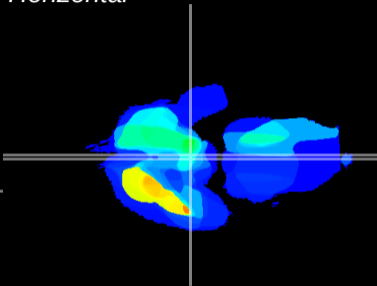

Coronal

Sagittal-R

Sagittal-L

ViBrism: CX31701
Horizontal

ME