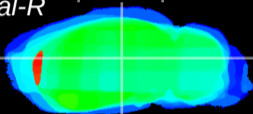

Coronal

Sagittal-R

Sagittal-L

ViBrism: CX31736
Horizontal

LG