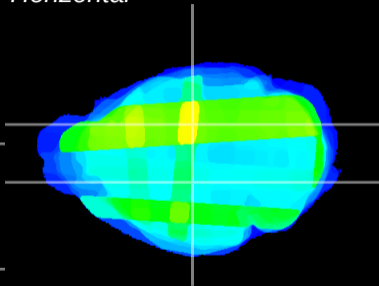

Coronal

Sagittal-R

Sagittal-L

ViBrism: CX31751
Horizontal

VPM/VPL