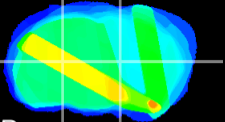

Coronal

Sagittal-R

Sagittal-L

ViBrism: CX31751
Horizontal

VPM/VPL