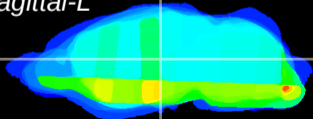

Coronal

Sagittal-R

Sagittal-L

ViBrism: CX31751
Horizontal

VPM/VPL