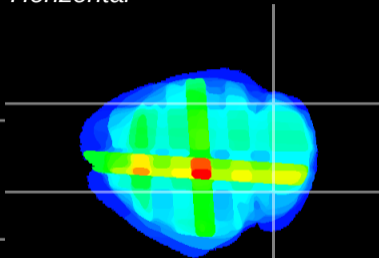

Coronal

Sagittal-R

Sagittal-L

ViBrism: CX31758
Horizontal

Cb lobe