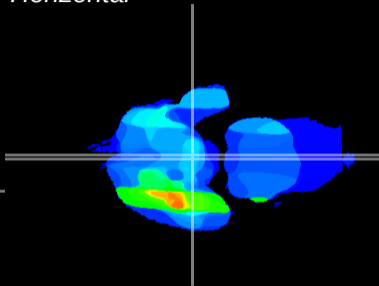

Coronal

Sagittal-R

Sagittal-L

ViBrism: CX31784
Horizontal

ME