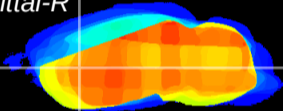

*Coronal*

*Sagittal-R*

*Sagittal-L*

ViBrism: CX31820  
*Horizontal*

CPU lateral