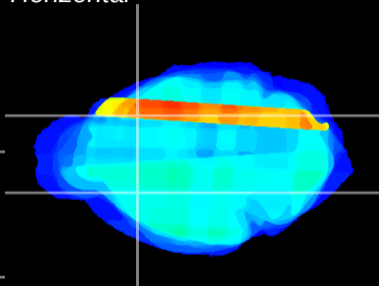

*Coronal*

*Sagittal-R*

*Sagittal-L*

ViBrism: CX31820  
*Horizontal*

CPU lateral