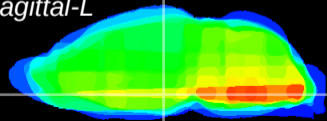

Coronal

Sagittal-R

Sagittal-L

ViBrism: CX31833
Horizontal

DM