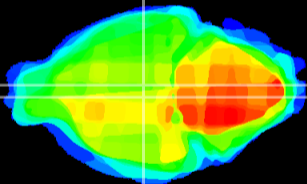

Coronal

Sagittal-R

Sagittal-L

ViBrism: CX31833
Horizontal

DM