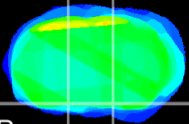

Coronal

Sagittal-R

Sagittal-L

ViBrism: CX31842
Horizontal

S0